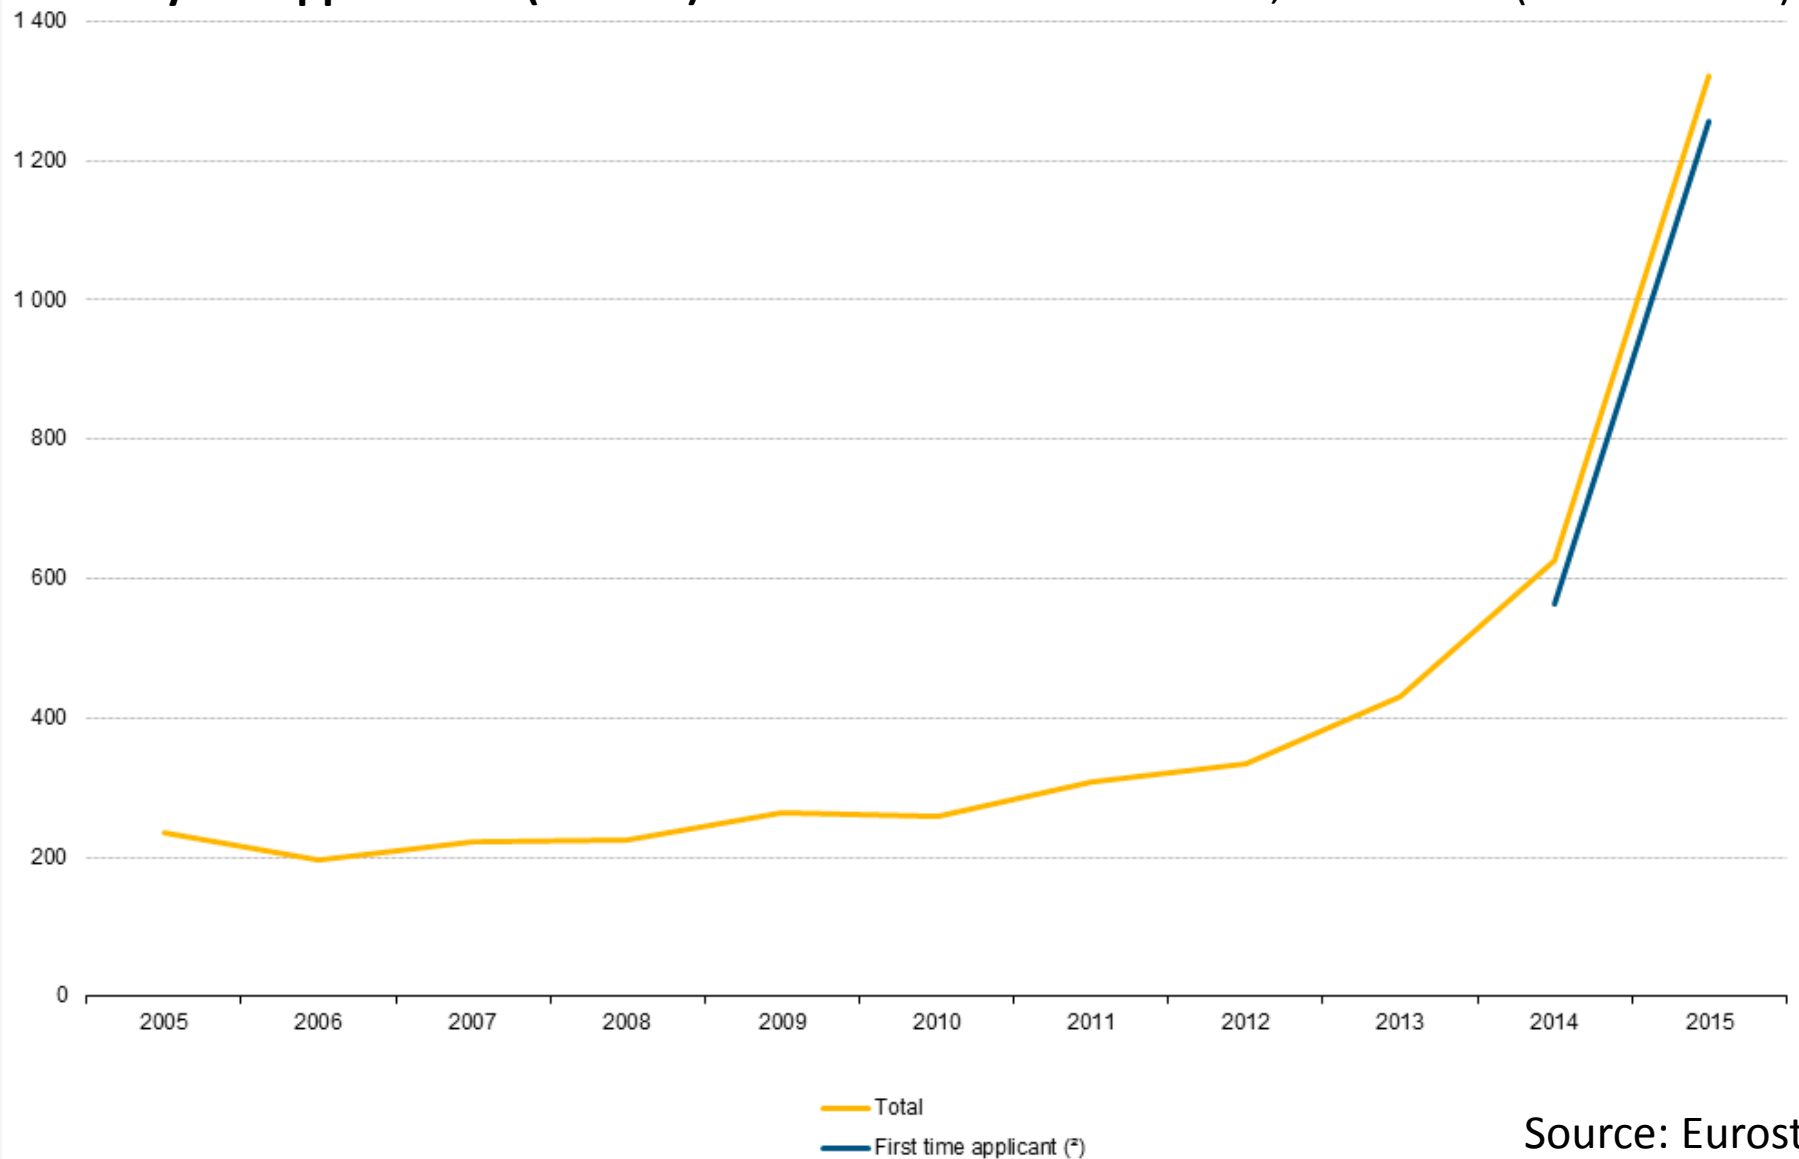

# Europe's share

Asylum applications (non-EU) in the EU-28 Member States, 2005-2015 (in thousands)

Source: Eurostat

# A historical refugee crisis

Global forced displacement has increased in 2015, with record-high numbers. By the end of the year, 65.3 million individuals were forcibly displaced worldwide as a result of persecution, conflict, generalized violence, or human rights violations. This is 5.8 million more than the previous year (59.5 million).

**65.3**

MILLION  
FORCIBLY  
DISPLACED  
WORLDWIDE

If these 65.3 million persons were a nation, they would make up the 21<sup>st</sup> largest in the world.

21.3 million persons were refugees

16.1 million under UNHCR's mandate